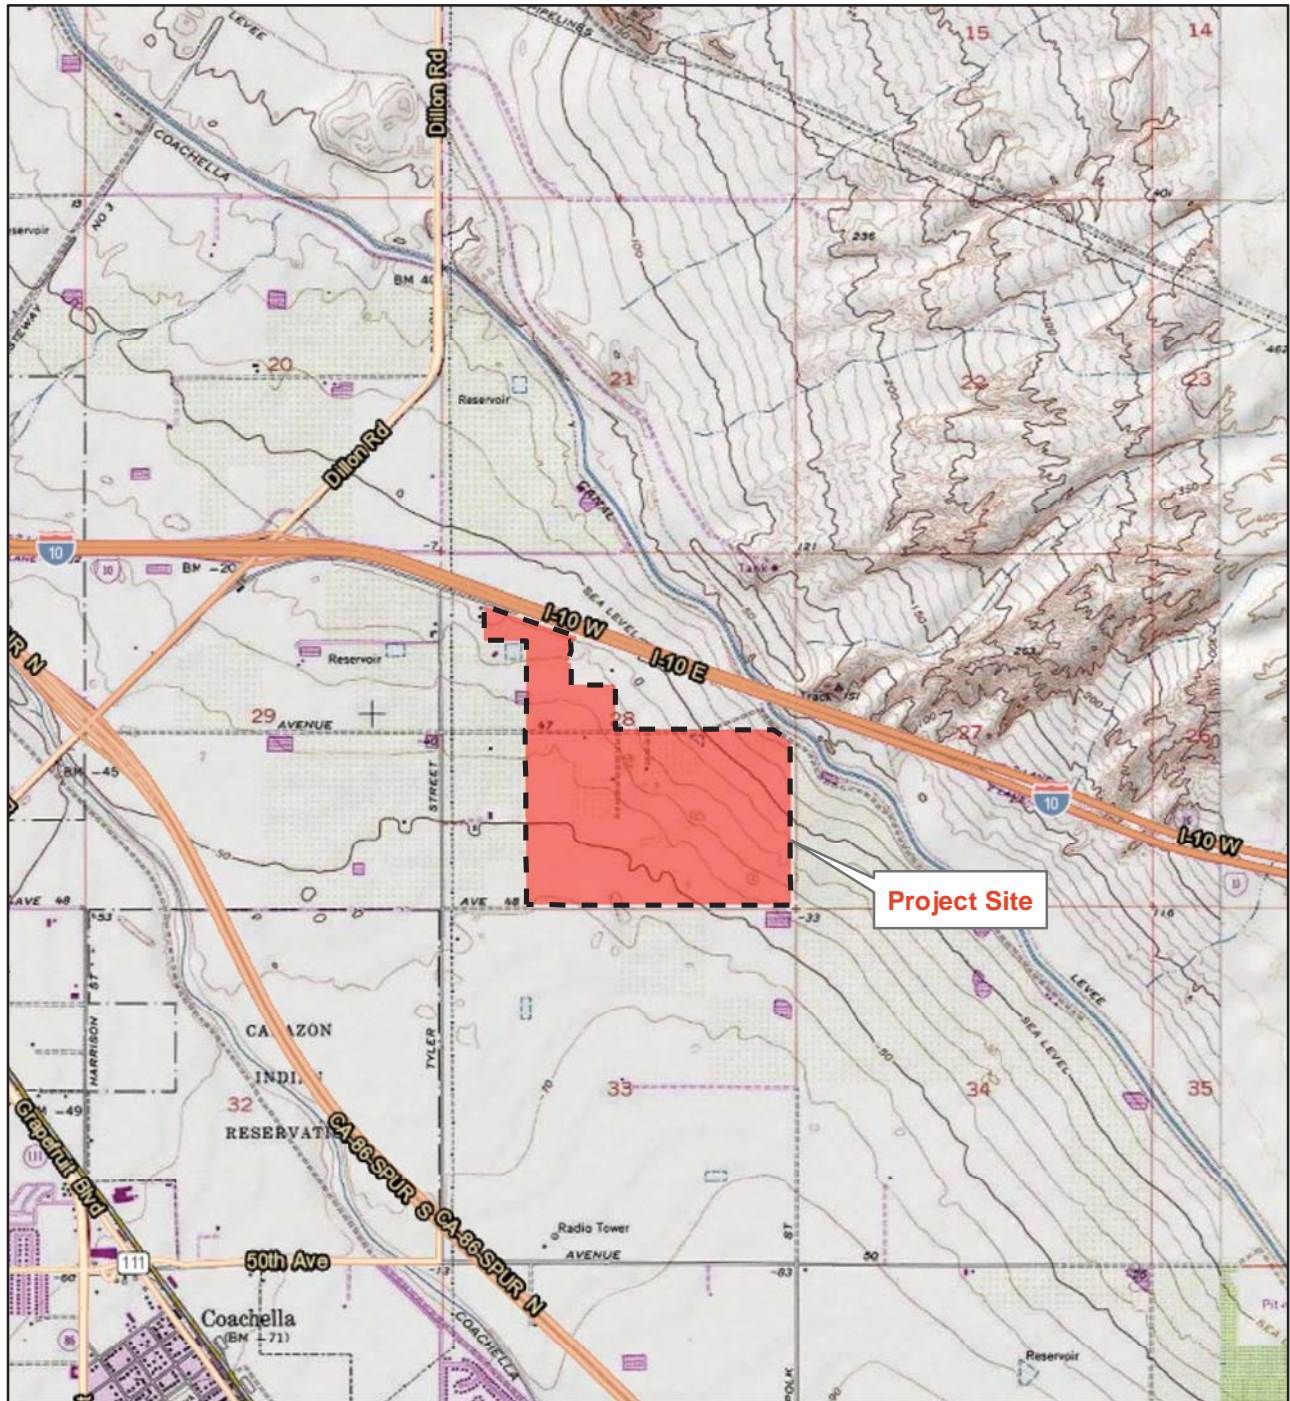

Vista Del Agua

Site Location (USGS)

Figure 1-2

Vista Del Agua

City of Coachella & Project Site

Figure 1-3

Vista Del Agua

Aerial Photograph

Figure 1-4