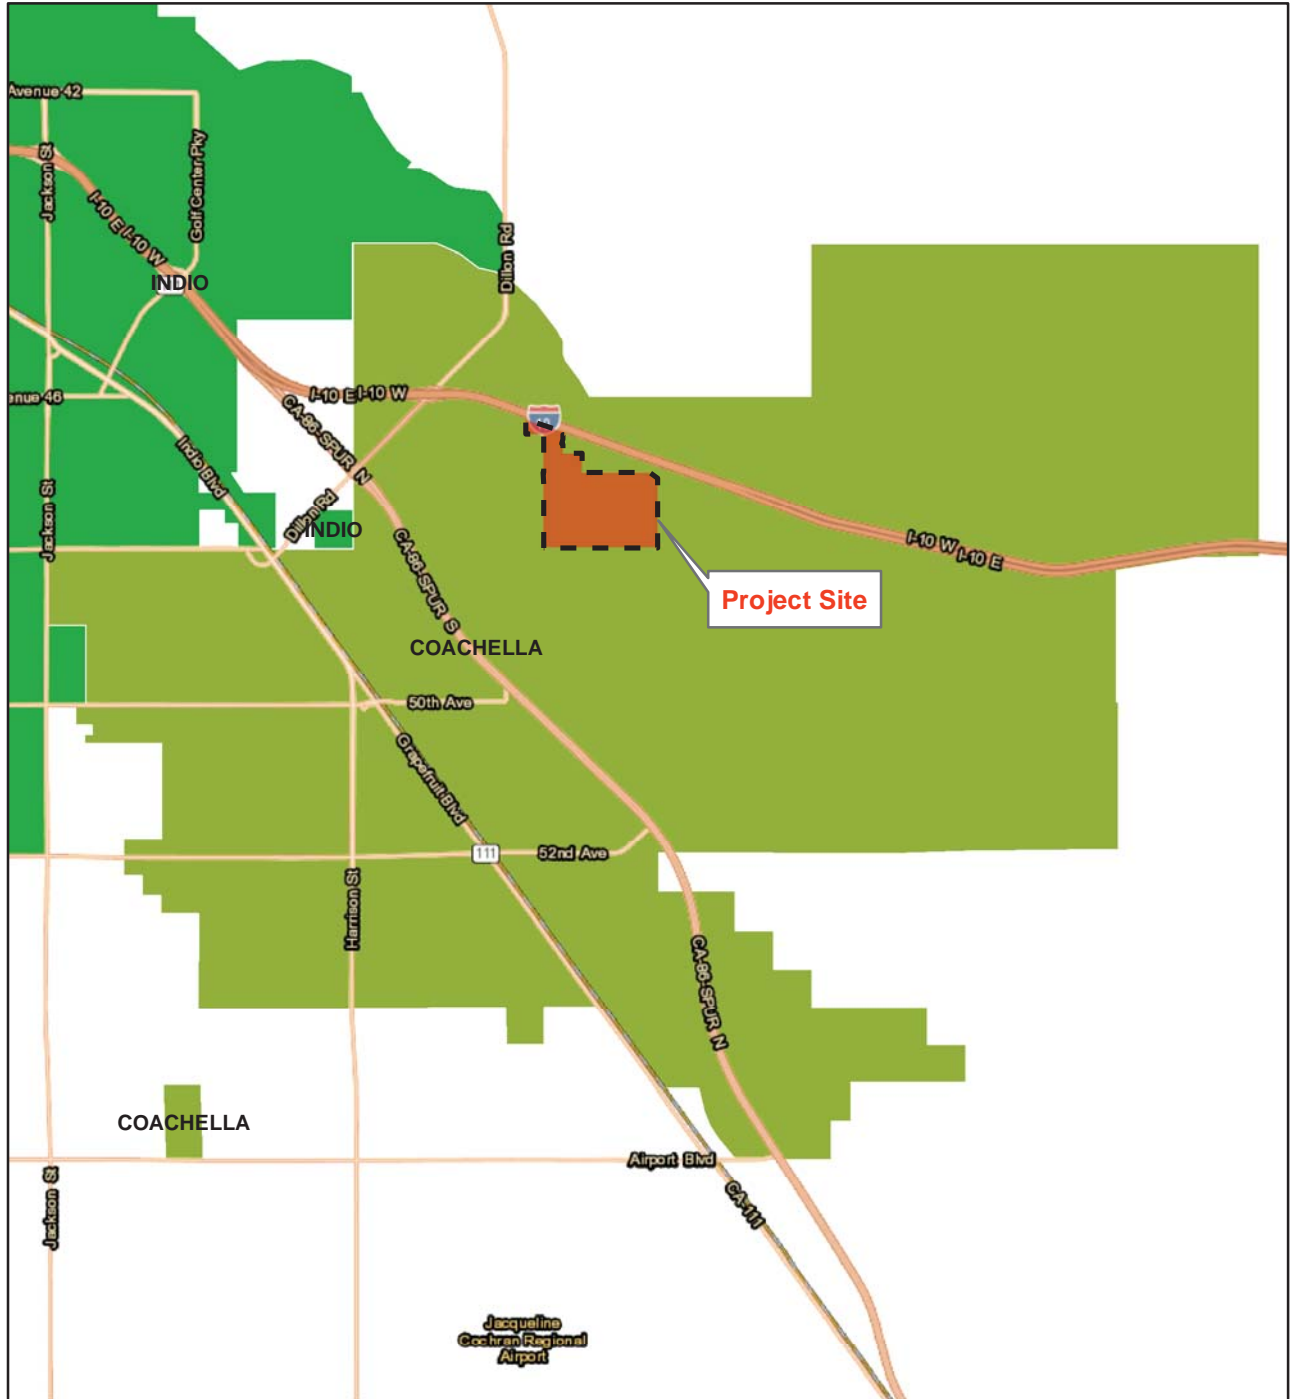

Vista Del Agua

Site Location (USGS)

Figure 1-2

Vista Del Agua

City of Coachella & Project Site

Figure 1-3

Vista Del Agua

Aerial Photograph

Figure 1-4