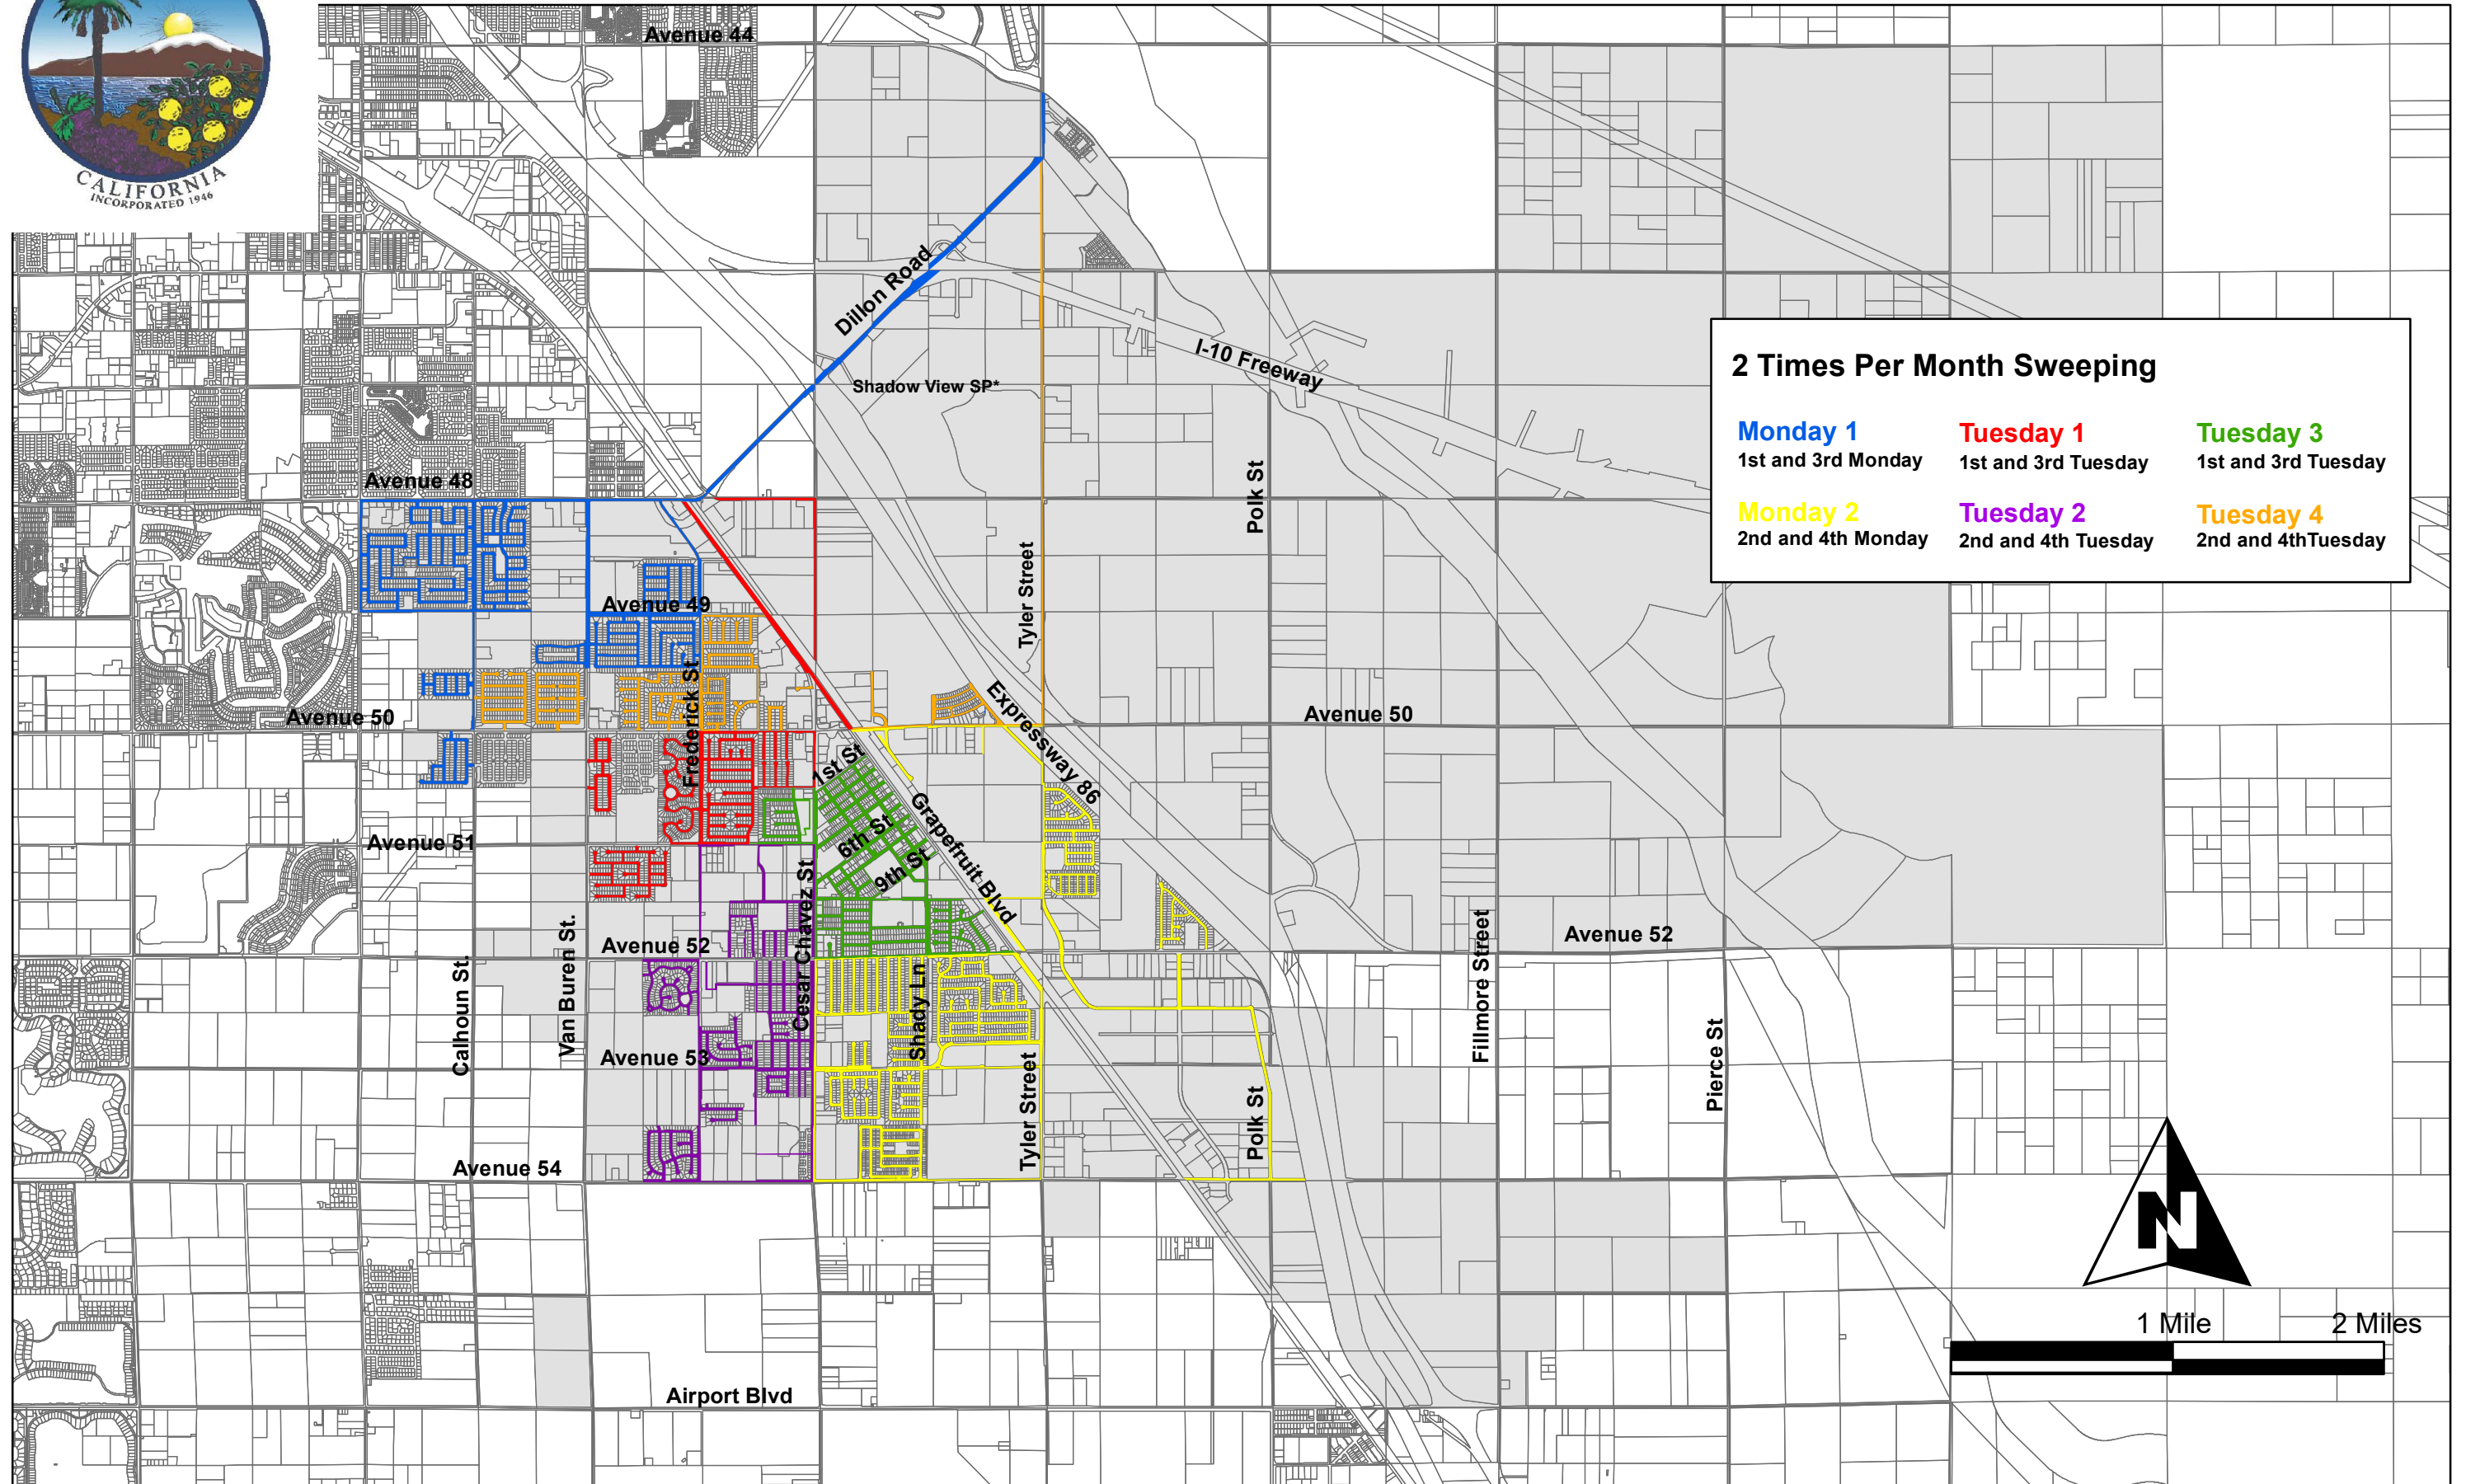

City of Coachella Sweeping Routes

2 Times Per Month Sweeping

Monday 1 1st and 3rd Monday	Tuesday 1 1st and 3rd Tuesday	Tuesday 3 1st and 3rd Tuesday
Monday 2 2nd and 4th Monday	Tuesday 2 2nd and 4th Tuesday	Tuesday 4 2nd and 4th Tuesday

City of Coachella Sweeping Routes

Legend

 MONDAY 1
(1st and 3rd Monday)

City of Coachella Sweeping Routes

City of Coachella Sweeping Routes

Legend

 TUESDAY 1
(1st and 3rd Tuesday)

City of Coachella Sweeping Routes

City of Coachella Sweeping Routes

Legend

-  TUESDAY 3
(1st and 3rd Tuesday)

City of Coachella Sweeping Routes