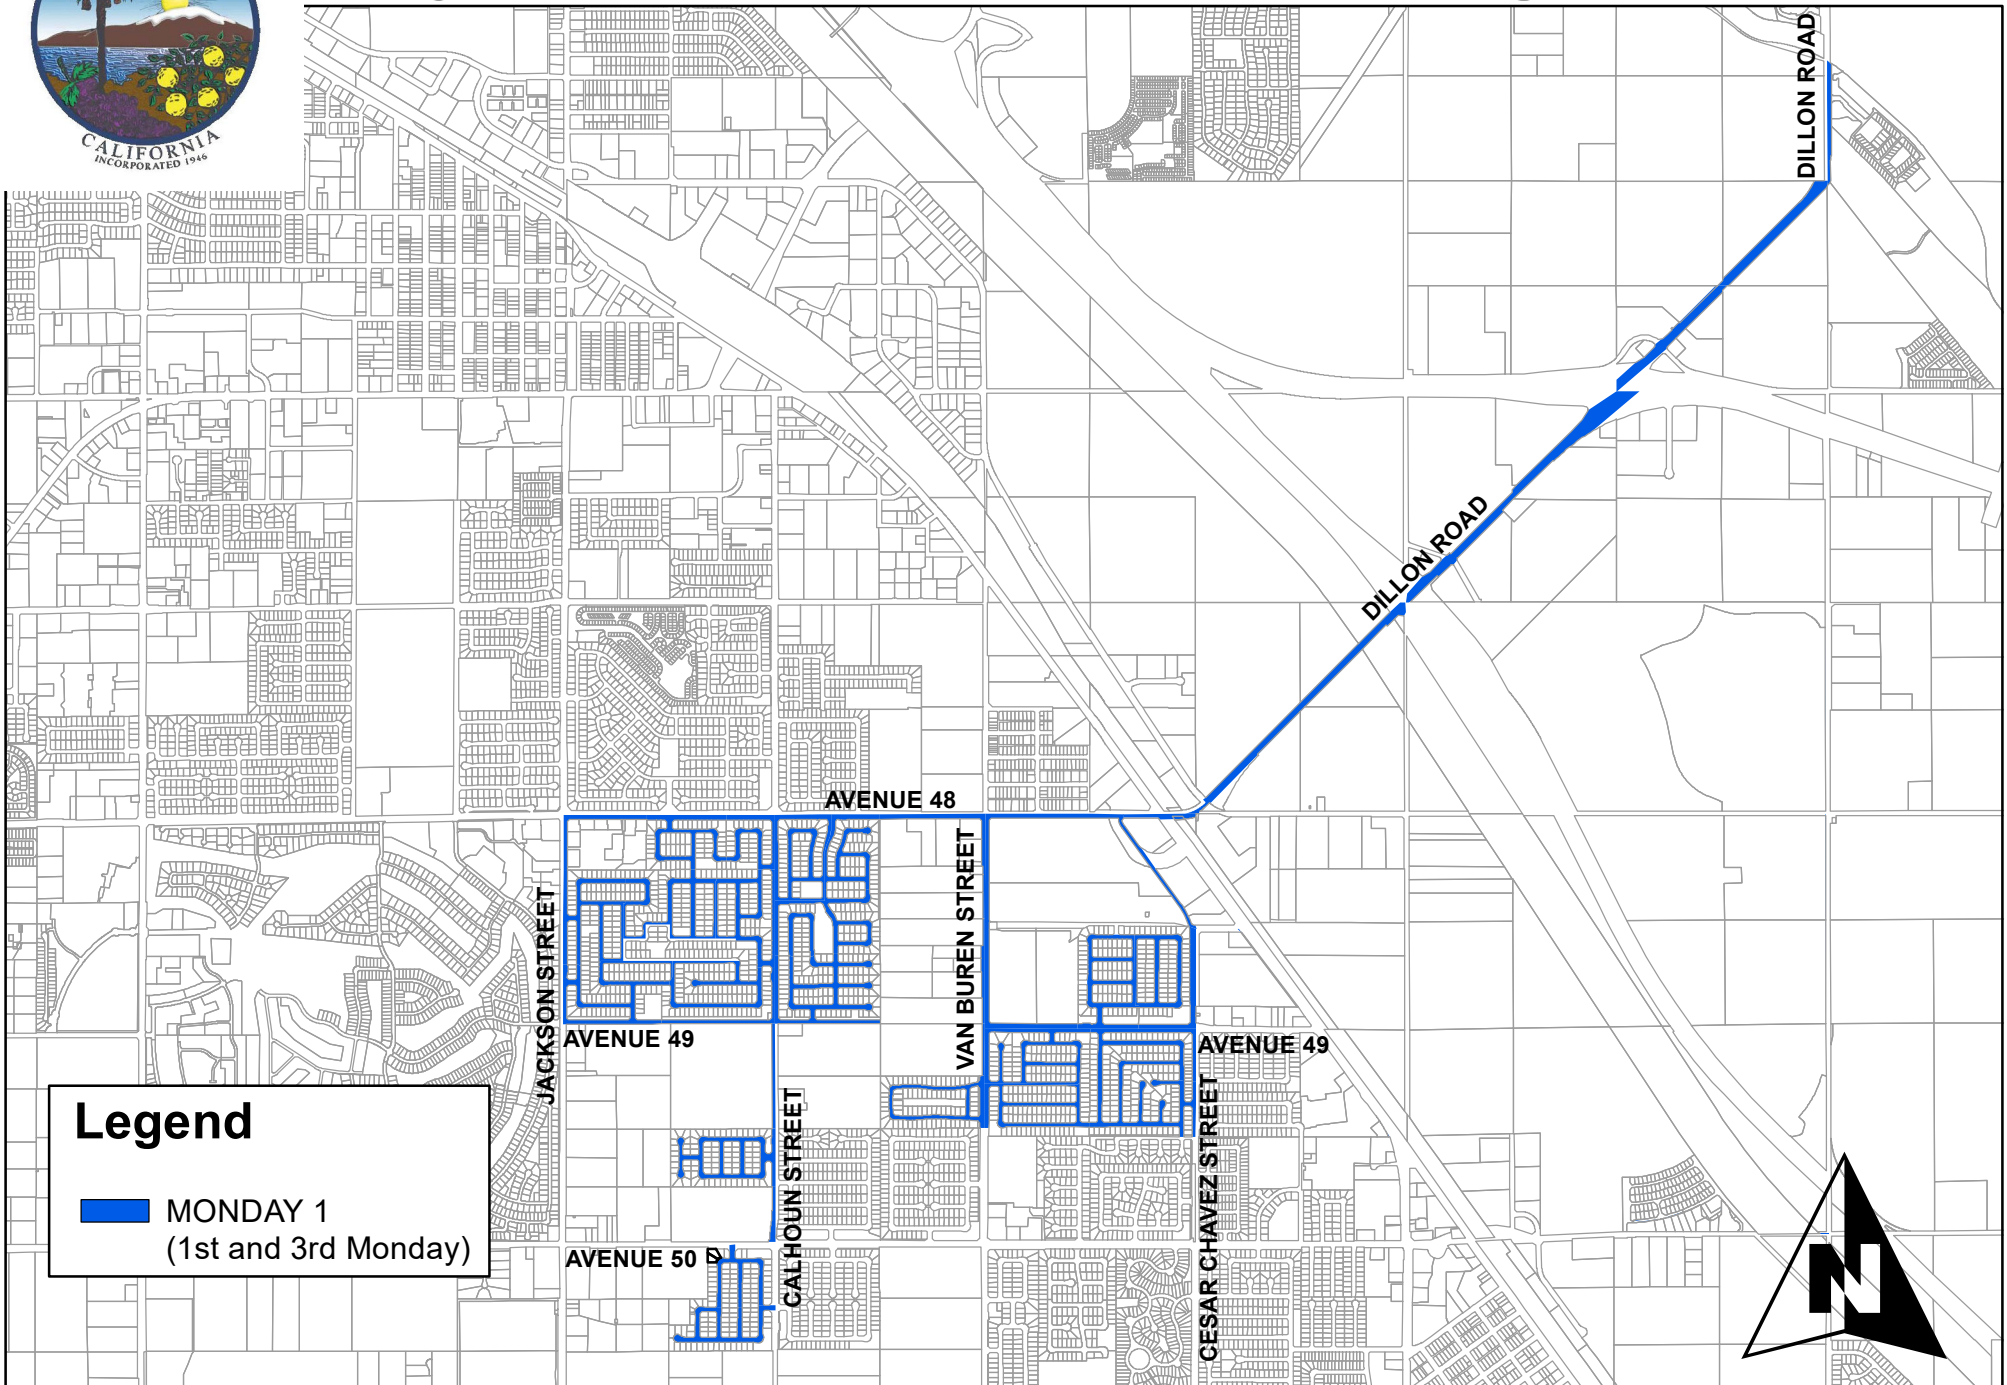

City of Coachella Sweeping Routes

2 Times Per Month Sweeping

Monday 1 1st and 3rd Monday	Tuesday 1 1st and 3rd Tuesday	Tuesday 3 1st and 3rd Tuesday
Monday 2 2nd and 4th Monday	Tuesday 2 2nd and 4th Tuesday	Tuesday 4 2nd and 4th Tuesday

City of Coachella Sweeping Routes

Legend

 MONDAY 1
(1st and 3rd Monday)

City of Coachella Sweeping Routes

City of Coachella Sweeping Routes

Legend

 TUESDAY 1
(1st and 3rd Tuesday)

City of Coachella Sweeping Routes

City of Coachella Sweeping Routes

Legend

-  TUESDAY 3
(1st and 3rd Tuesday)

City of Coachella Sweeping Routes