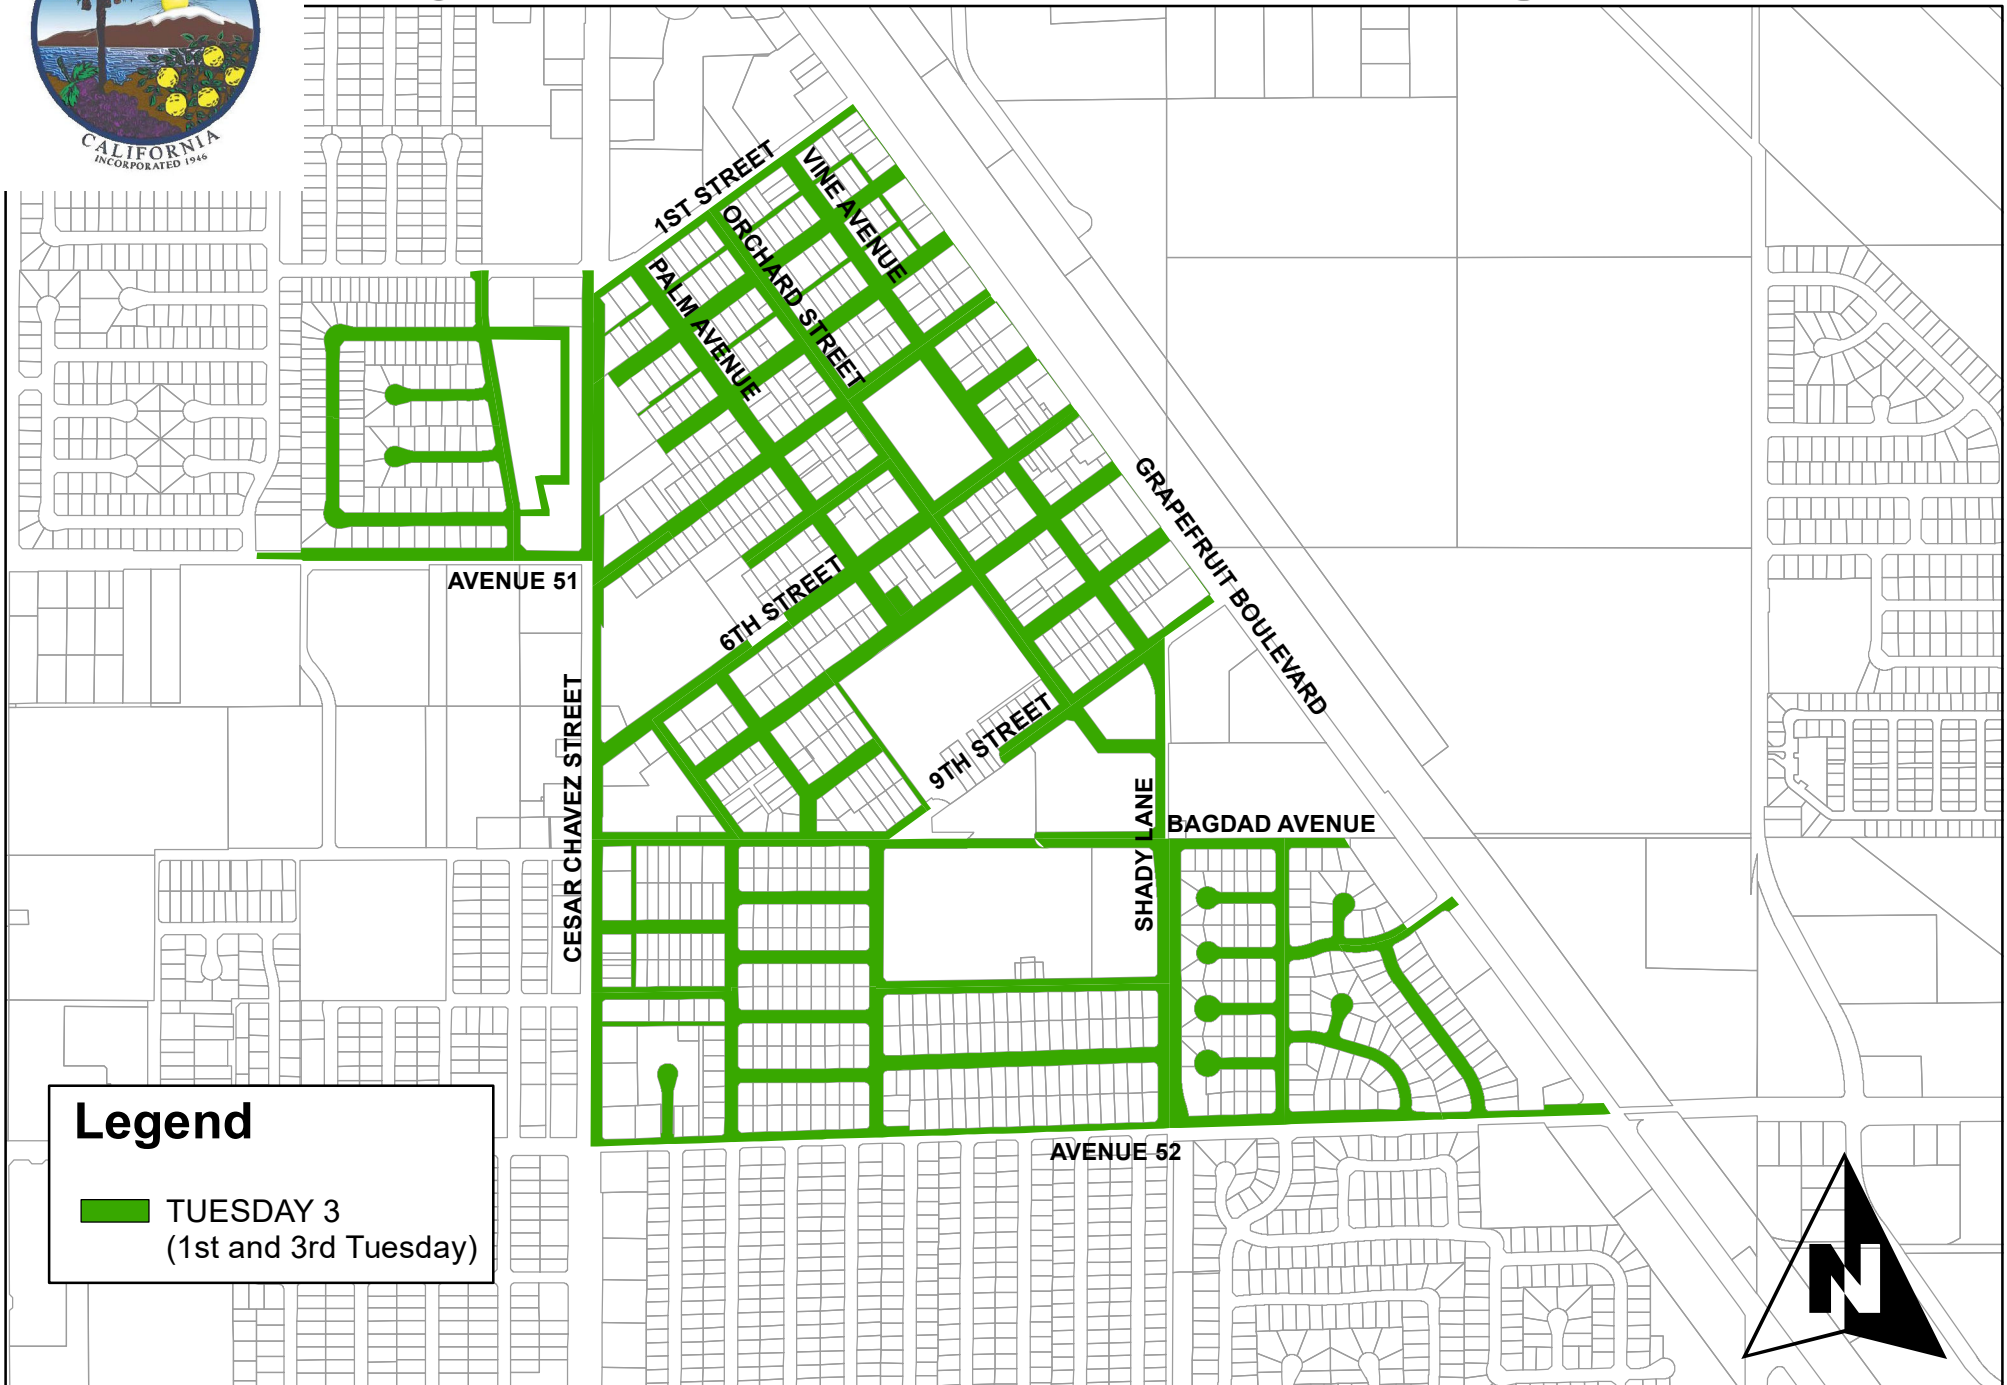

City of Coachella Sweeping Routes

2 Times Per Month Sweeping

Monday 1 1st and 3rd Monday	Tuesday 1 1st and 3rd Tuesday	Tuesday 3 1st and 3rd Tuesday
Monday 2 2nd and 4th Monday	Tuesday 2 2nd and 4th Tuesday	Tuesday 4 2nd and 4th Tuesday

City of Coachella Sweeping Routes

Legend

 MONDAY 1
(1st and 3rd Monday)

City of Coachella Sweeping Routes

City of Coachella Sweeping Routes

Legend

 TUESDAY 1
(1st and 3rd Tuesday)

City of Coachella Sweeping Routes

City of Coachella Sweeping Routes

Legend

-  TUESDAY 3
(1st and 3rd Tuesday)

City of Coachella Sweeping Routes