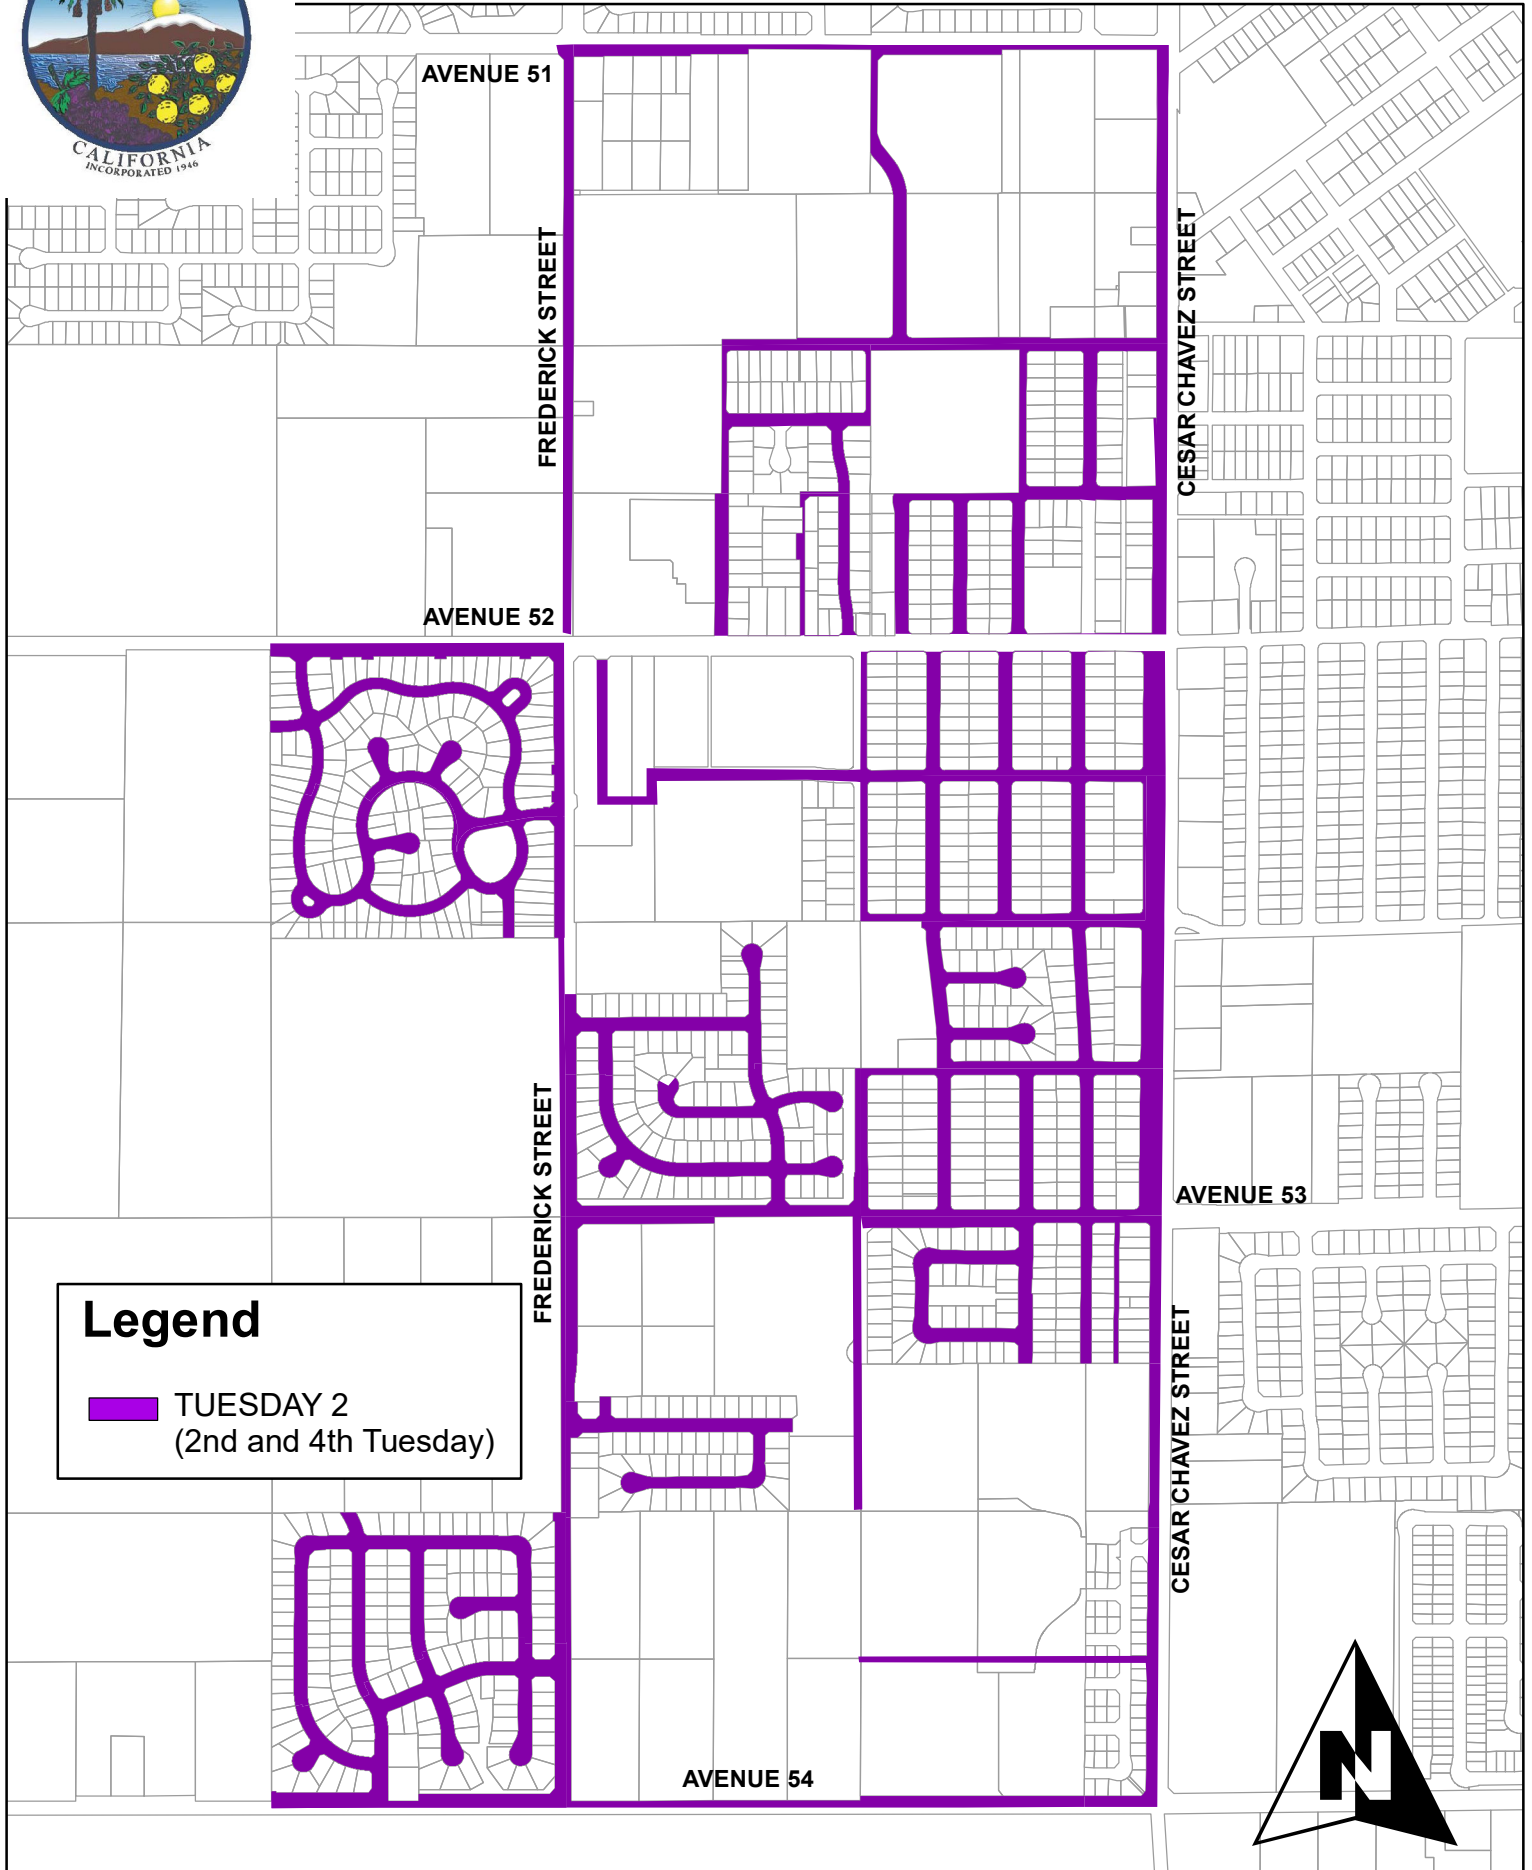

City of Coachella Sweeping Routes

2 Times Per Month Sweeping

Monday 1 1st and 3rd Monday	Tuesday 1 1st and 3rd Tuesday	Tuesday 3 1st and 3rd Tuesday
Monday 2 2nd and 4th Monday	Tuesday 2 2nd and 4th Tuesday	Tuesday 4 2nd and 4th Tuesday

City of Coachella Sweeping Routes

Legend

 MONDAY 1
(1st and 3rd Monday)

City of Coachella Sweeping Routes

City of Coachella Sweeping Routes

Legend

 TUESDAY 1
(1st and 3rd Tuesday)

City of Coachella Sweeping Routes

City of Coachella Sweeping Routes

Legend

-  TUESDAY 3
(1st and 3rd Tuesday)

City of Coachella Sweeping Routes