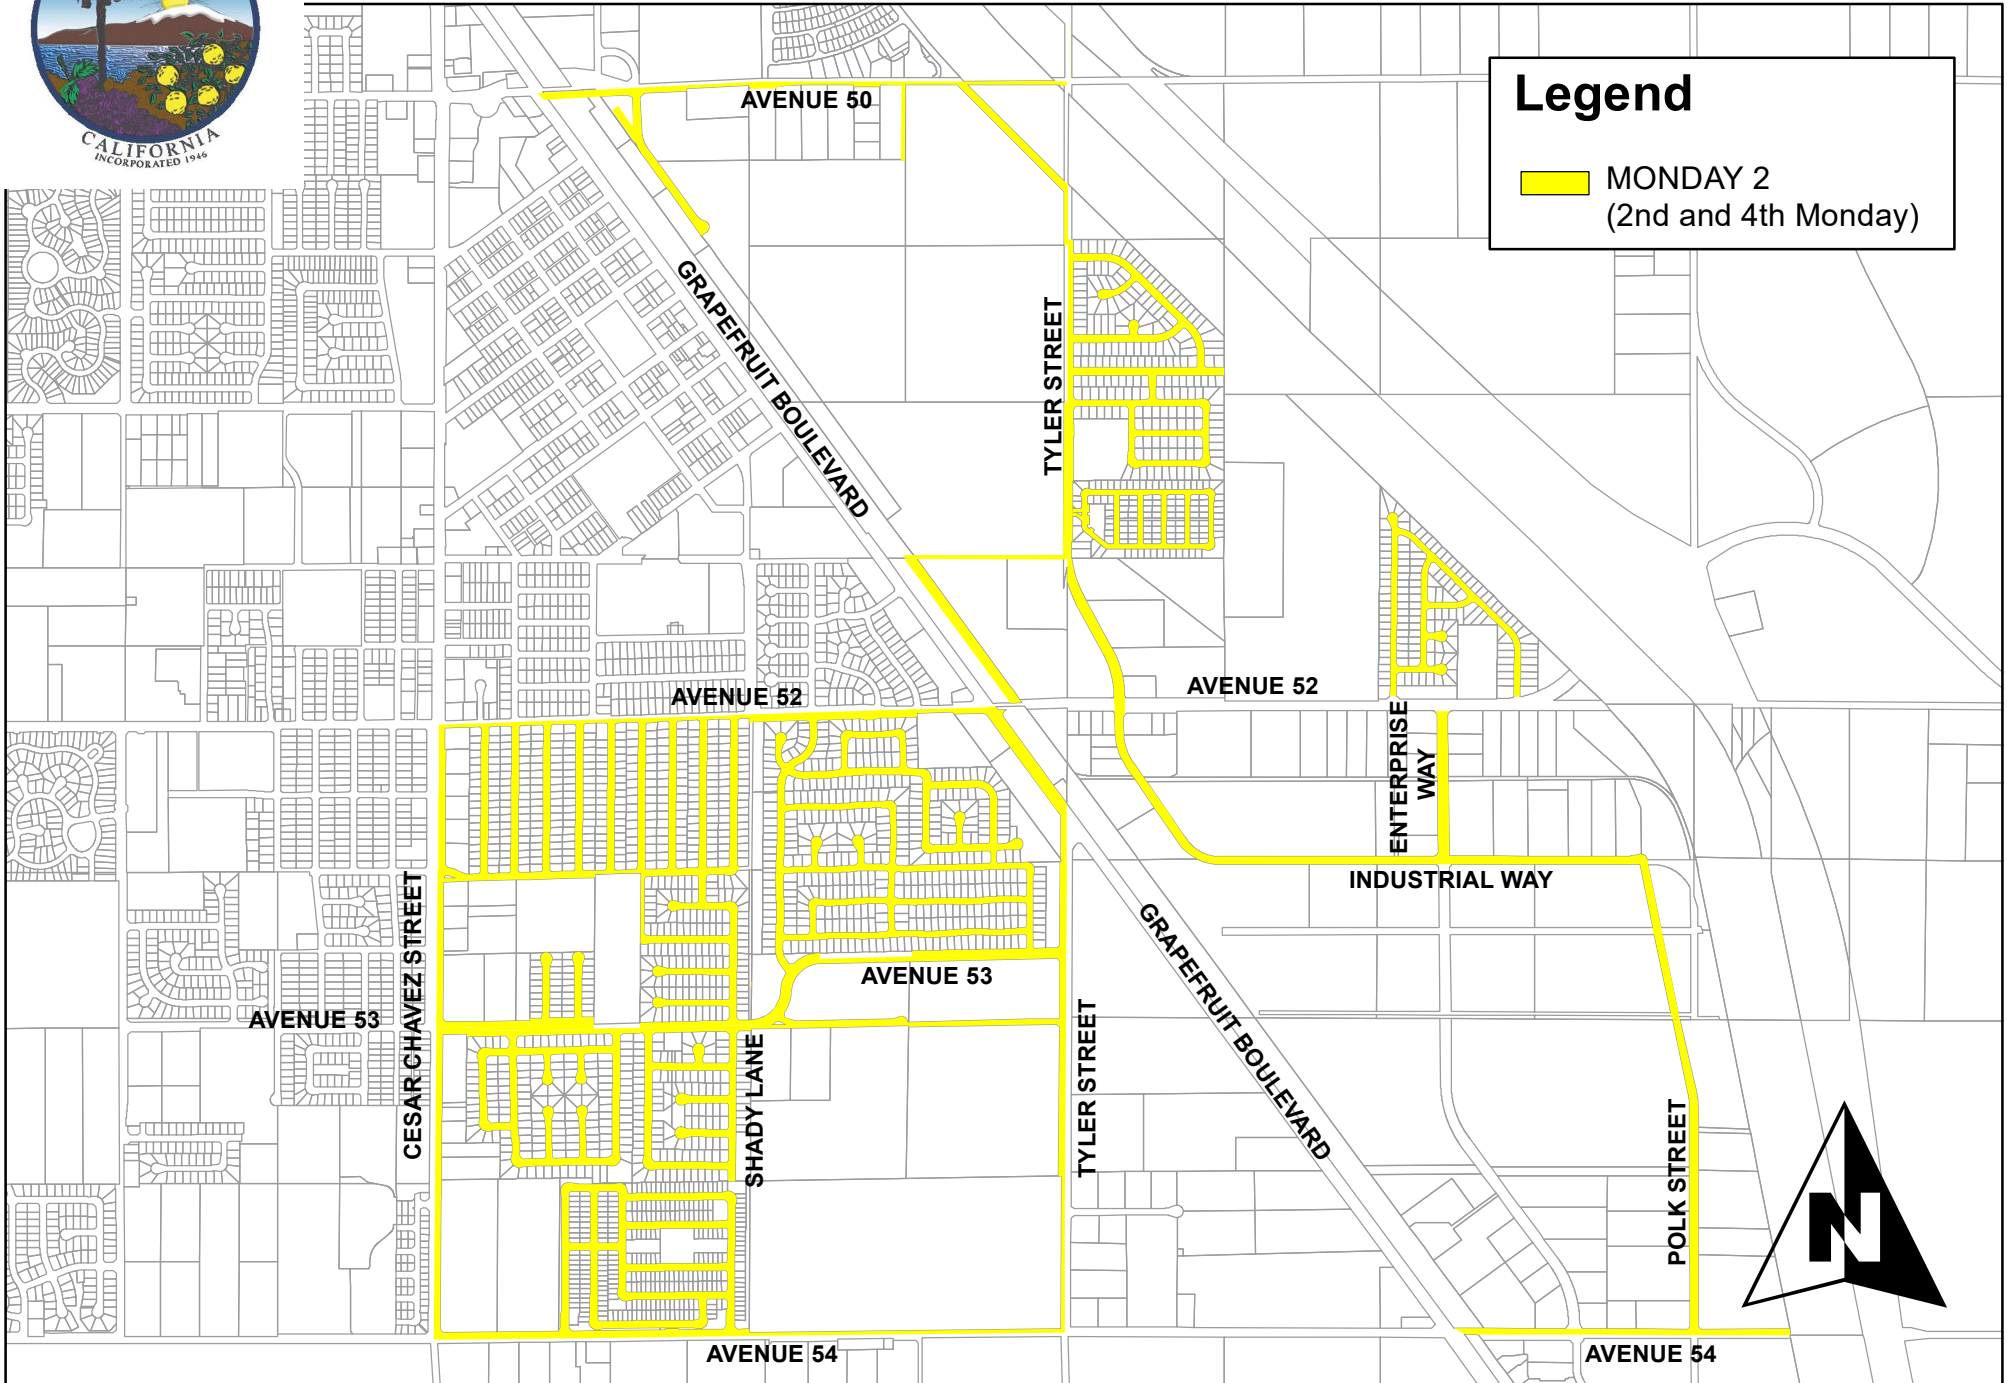

City of Coachella Sweeping Routes

2 Times Per Month Sweeping

Monday 1 1st and 3rd Monday	Tuesday 1 1st and 3rd Tuesday	Tuesday 3 1st and 3rd Tuesday
Monday 2 2nd and 4th Monday	Tuesday 2 2nd and 4th Tuesday	Tuesday 4 2nd and 4th Tuesday

City of Coachella Sweeping Routes

Legend

 MONDAY 1
(1st and 3rd Monday)

City of Coachella Sweeping Routes

City of Coachella Sweeping Routes

Legend

 TUESDAY 1
(1st and 3rd Tuesday)

City of Coachella Sweeping Routes

City of Coachella Sweeping Routes

Legend

-  TUESDAY 3
(1st and 3rd Tuesday)

City of Coachella Sweeping Routes