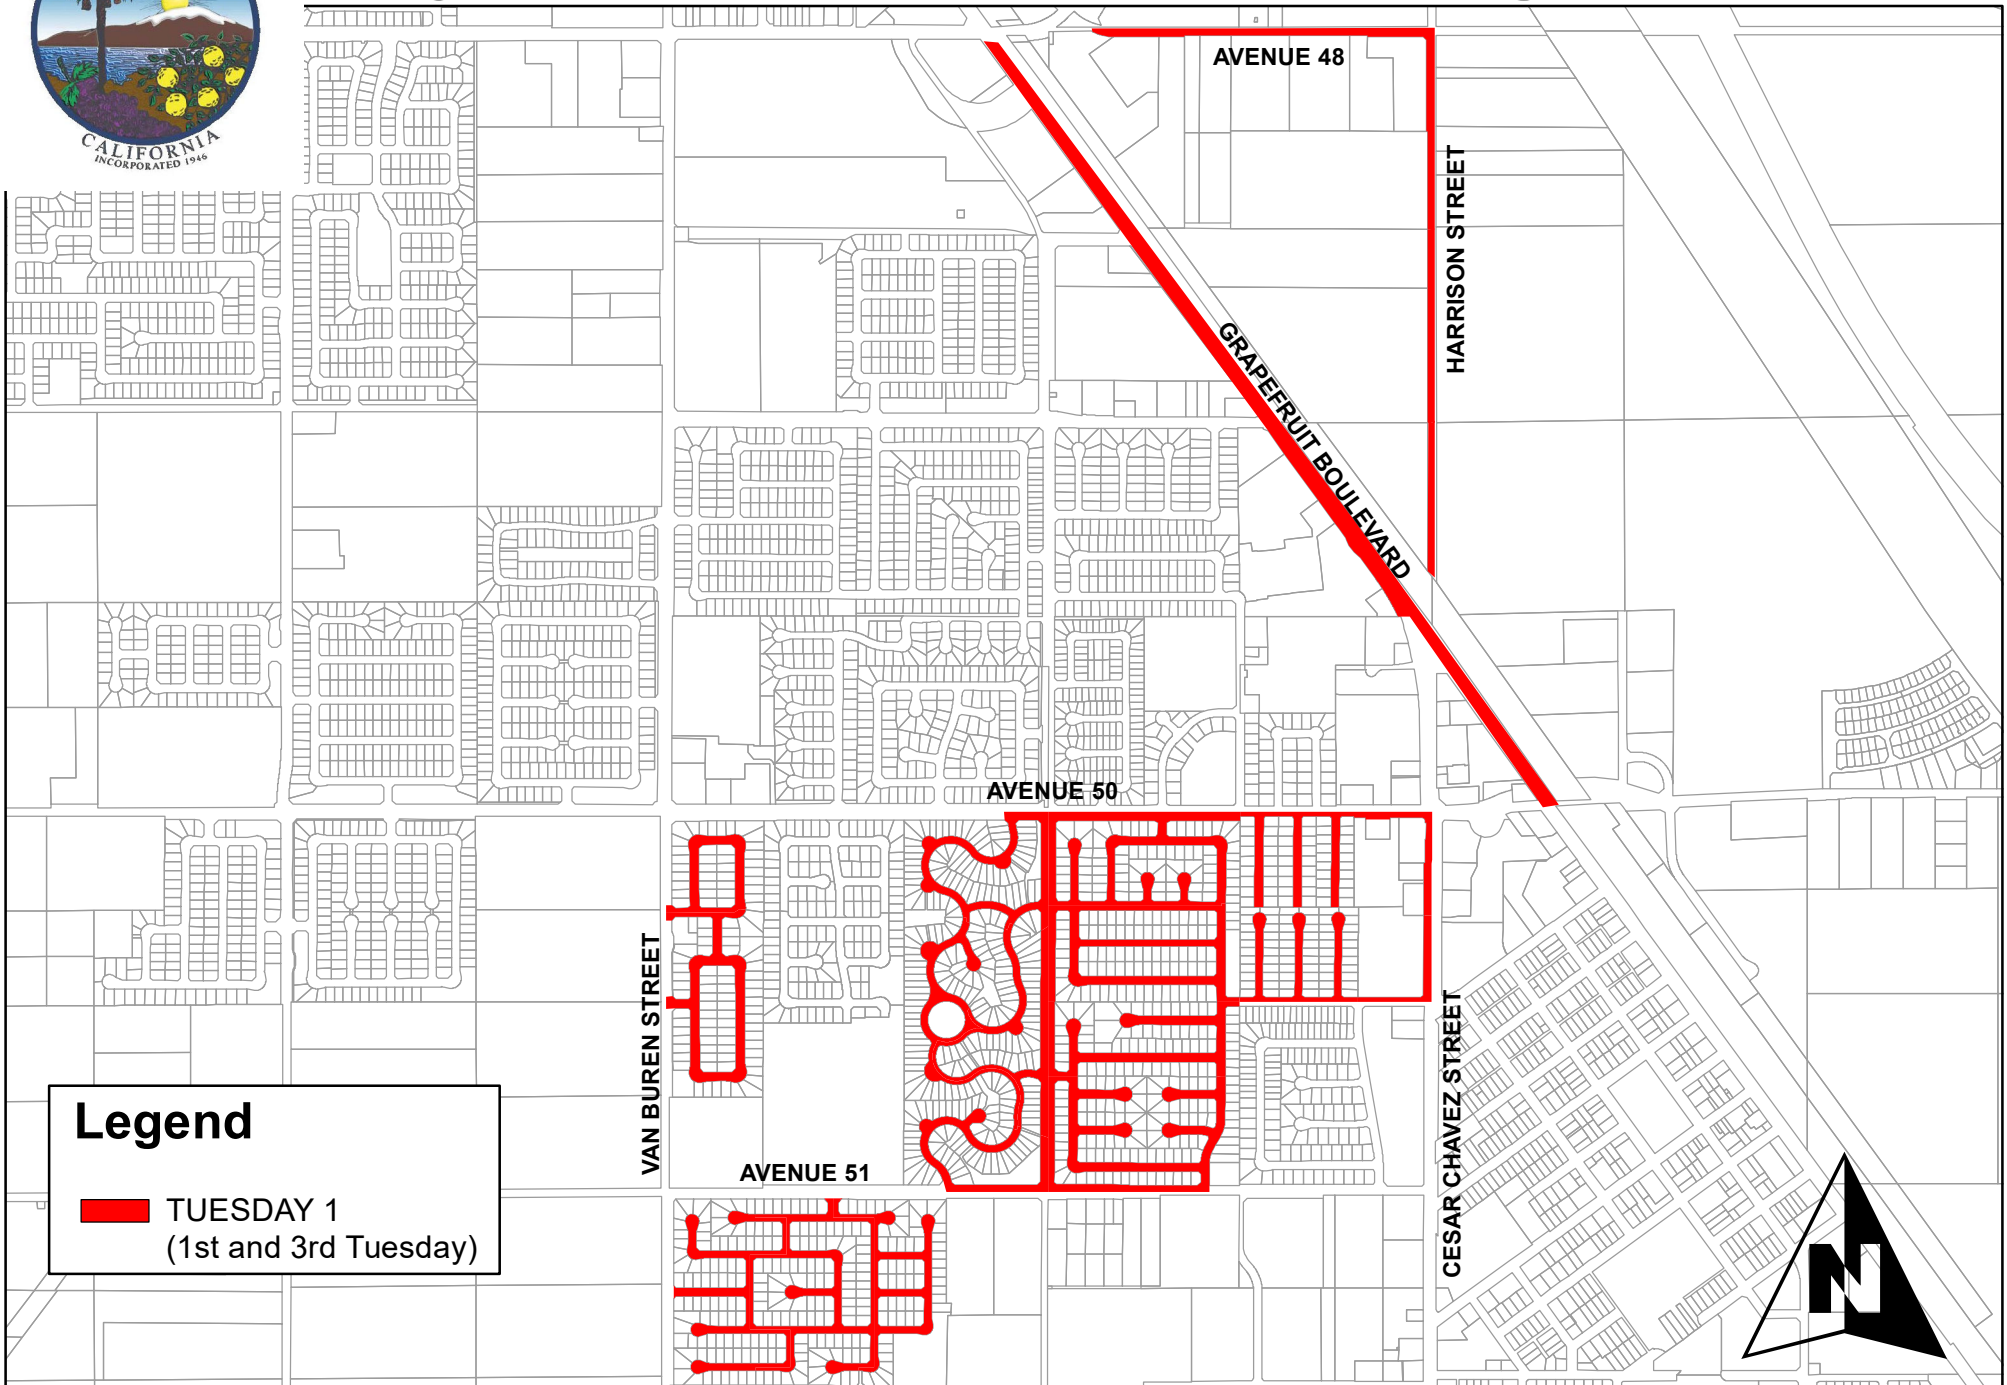

City of Coachella Sweeping Routes

2 Times Per Month Sweeping

Monday 1 1st and 3rd Monday	Tuesday 1 1st and 3rd Tuesday	Tuesday 3 1st and 3rd Tuesday
Monday 2 2nd and 4th Monday	Tuesday 2 2nd and 4th Tuesday	Tuesday 4 2nd and 4th Tuesday

City of Coachella Sweeping Routes

Legend

 MONDAY 1
(1st and 3rd Monday)

City of Coachella Sweeping Routes

City of Coachella Sweeping Routes

Legend

 TUESDAY 1
(1st and 3rd Tuesday)

City of Coachella Sweeping Routes

City of Coachella Sweeping Routes

Legend

-  TUESDAY 3
(1st and 3rd Tuesday)

City of Coachella Sweeping Routes